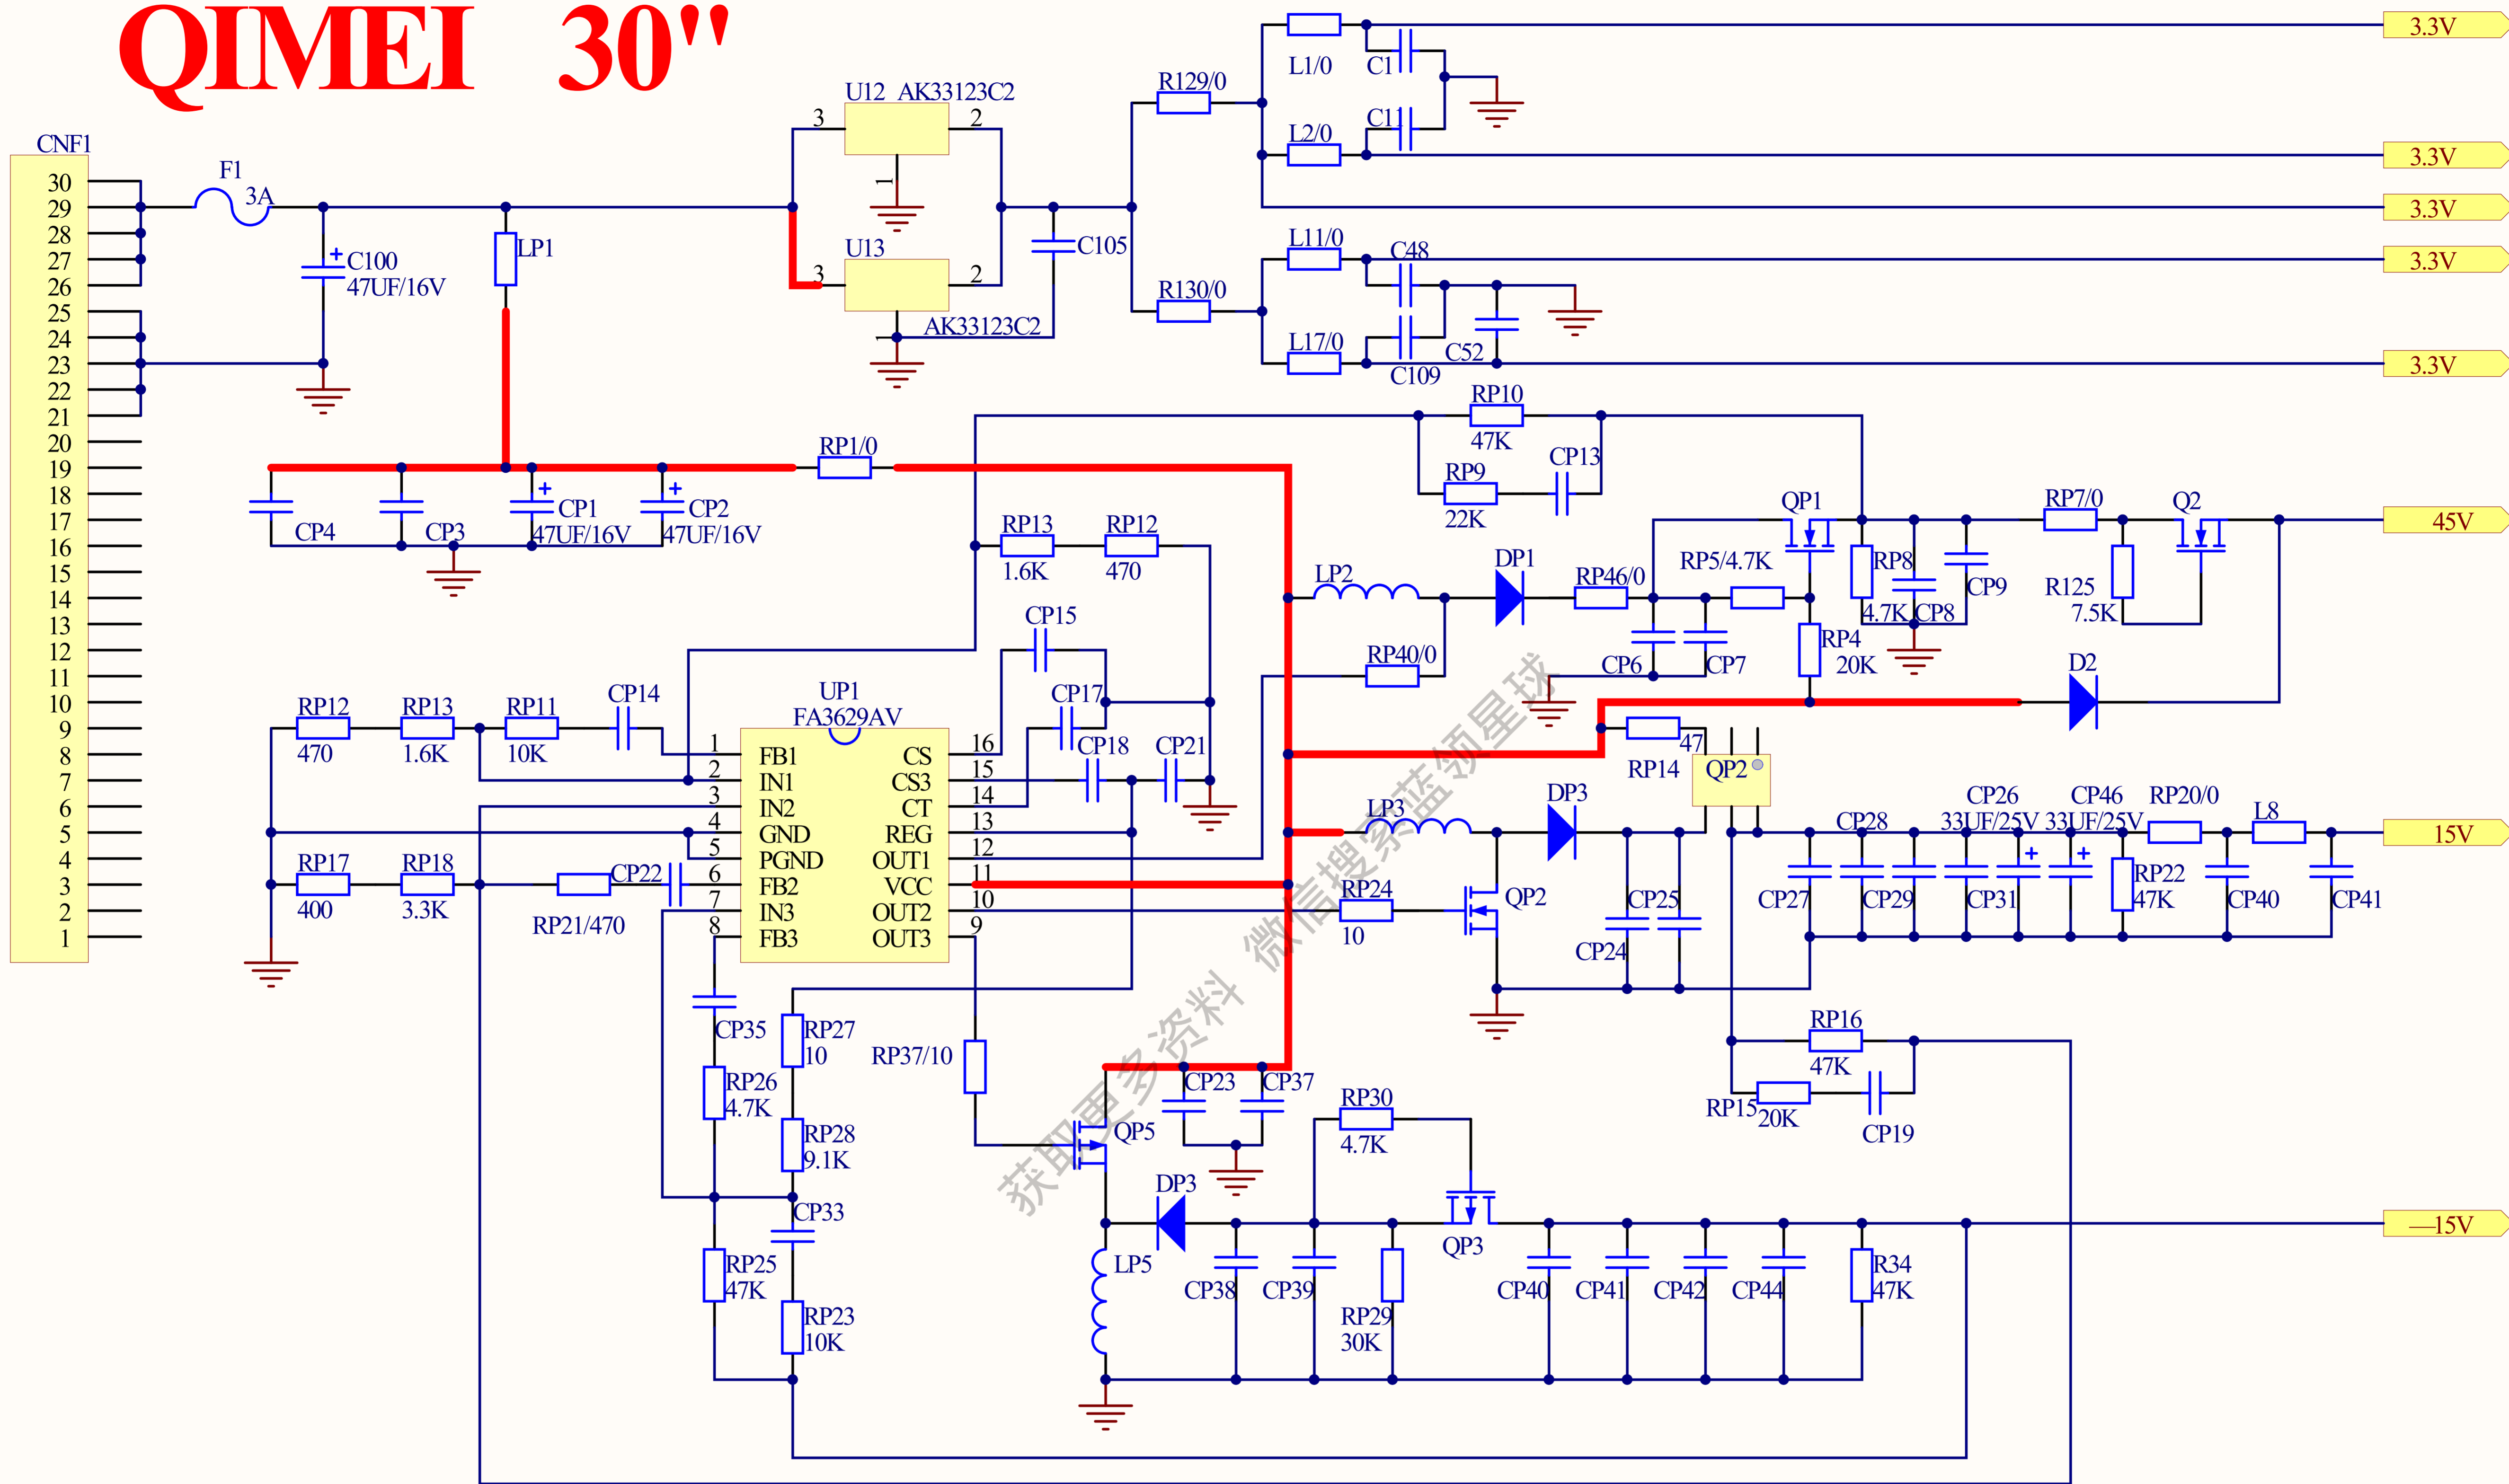

QIMEI 30''

Title		
Size	Number	Revision
A4		
Date:	2009-3-11	Sheet of
File:	E:\ \..30	Drawn By Doc