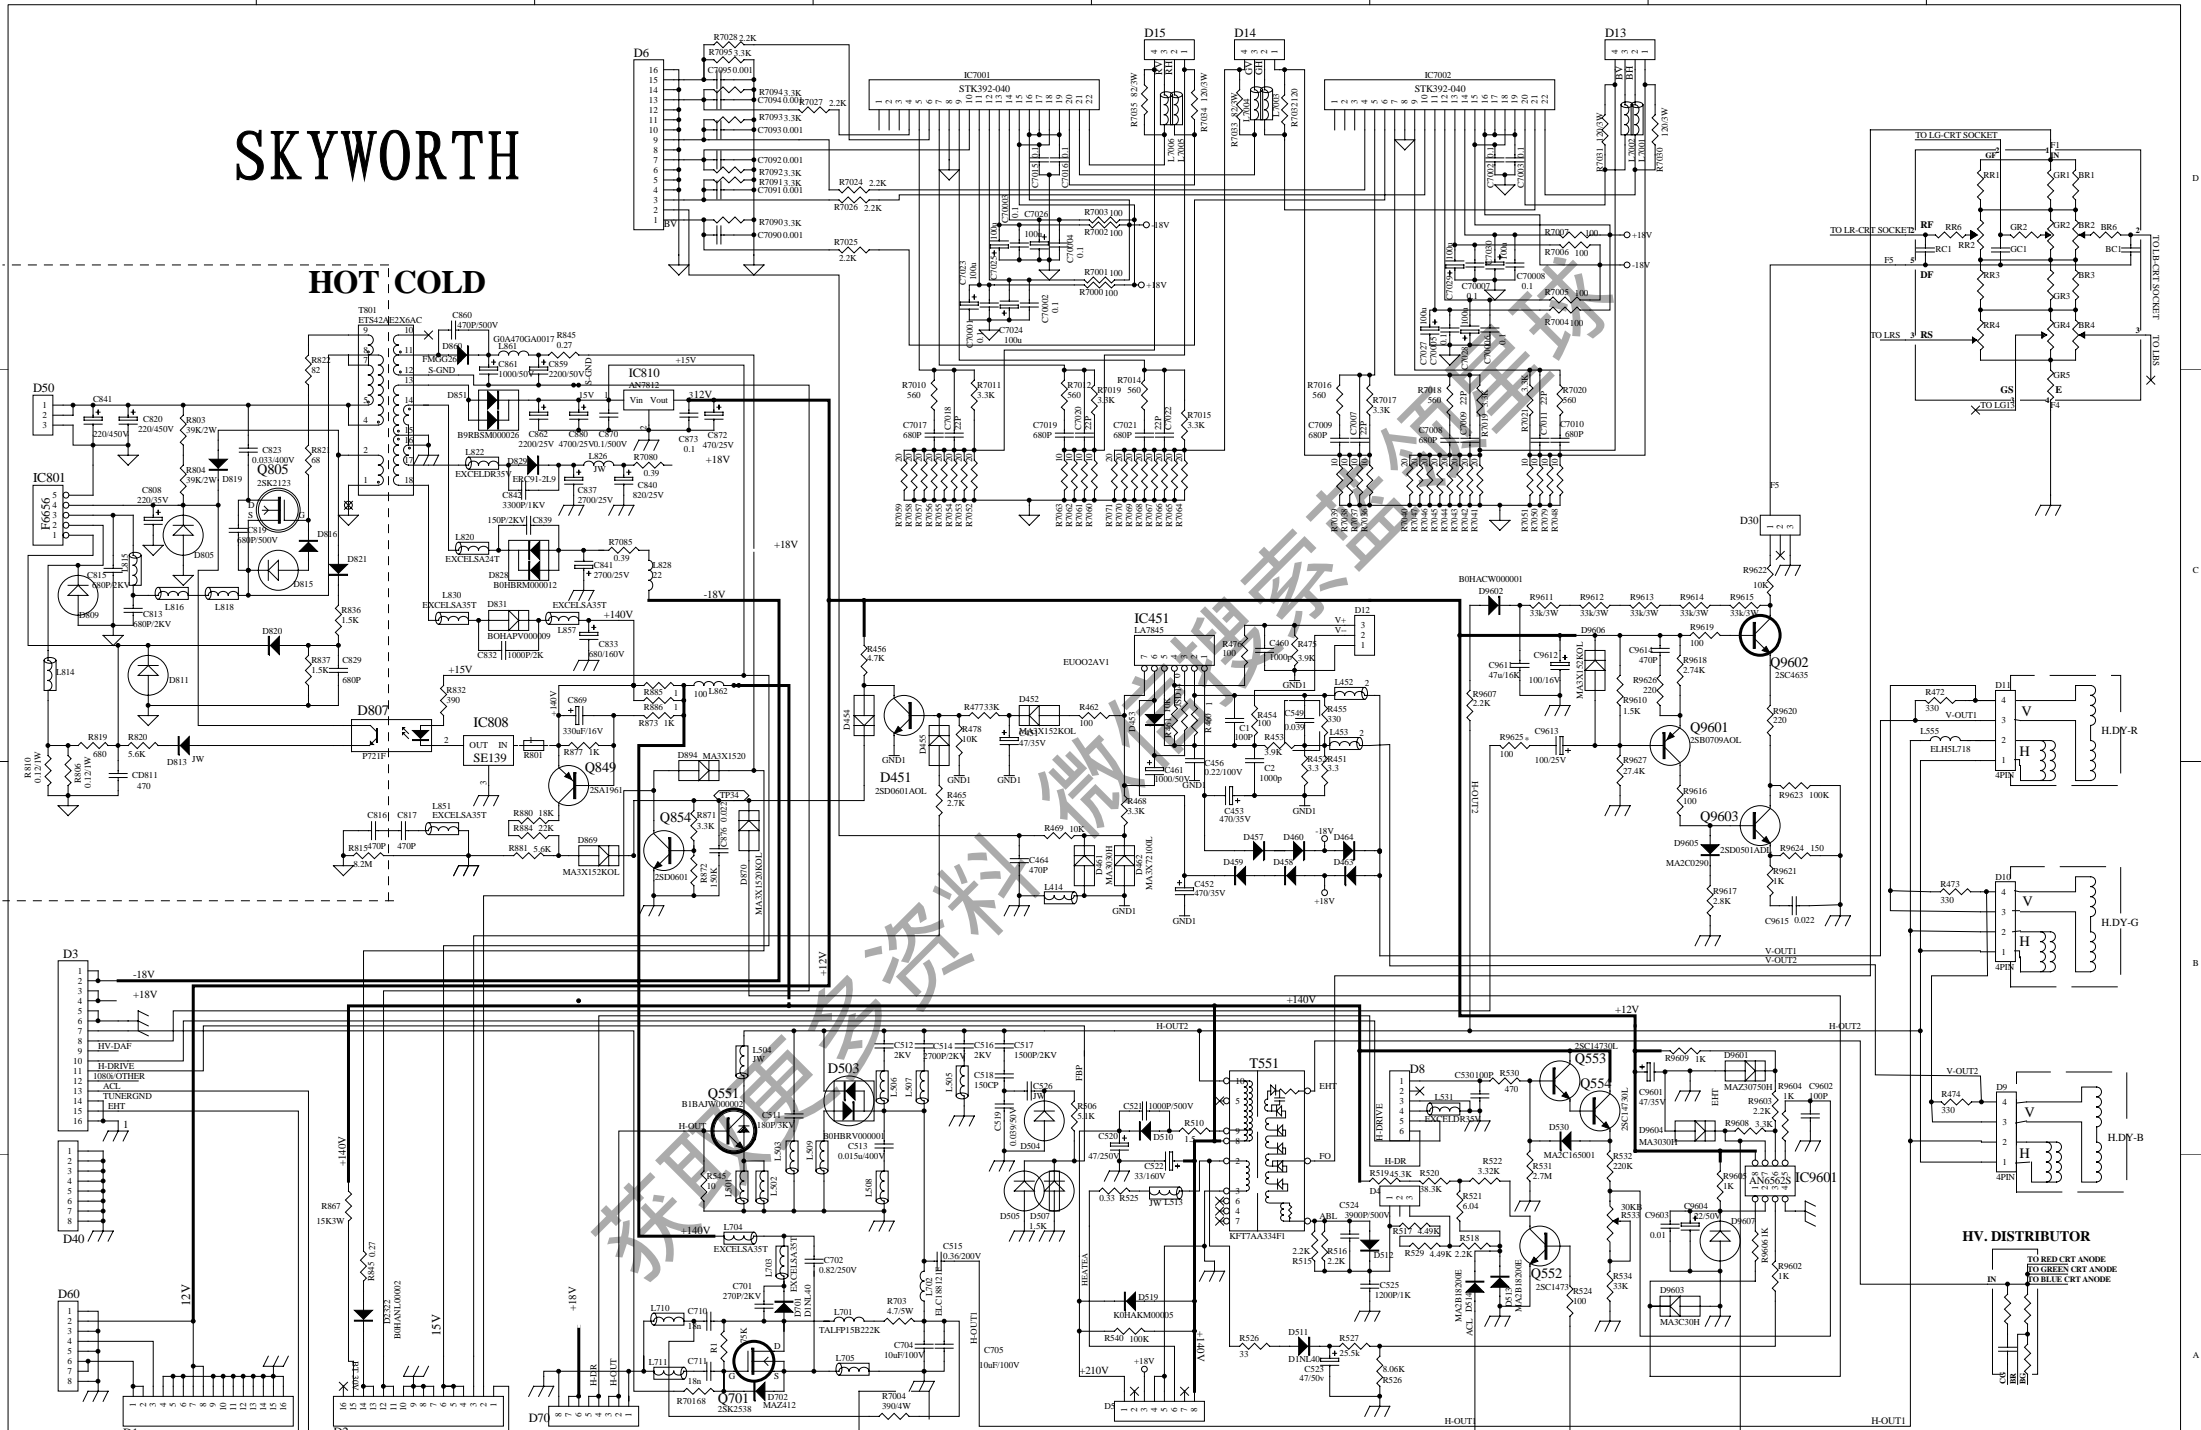

SKYWORTH

HOT COLD

Title			
580HD/680HDμC ⁰ ;cE ⁰ Æ ⁰ ã			
Size	Number	Revision	
A2		1-5μC;E ⁰ /ã Nc ⁰ DDA ⁰ 1-0 ⁰ 6	
Date:	4-Aug-2004	Sheet	
File:	C:\PROGRAM FILES\DESIGN EXPLORER\EXAMPLES\BACKUP-11.D	Sheet	