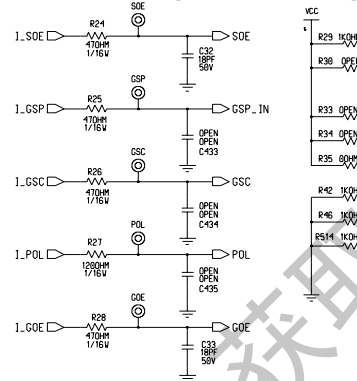

[USER CONNECTOR]

[INVERTER SYNC CONNECTOR]

[ASIC OPTION BLOCK]

[T_CON BLOCK]

[T_CON RESET BLOCK]

[EEPROM BLOCK]

[AI I/F BLOCK]

[BIT & FRC selection]

[SPREAD SPECTRUM]

[CONTROL-SOURCE LEFT CONNECTOR]

[CONTROL-SOURCE RIGHT CONNECTOR]

获取更多资料 微信搜索 蓝领星球

Ltd.
s prohibited by law.

SOURCE RIGHT PWB (1/1)
 LC470WUN-SAA1-732
 6871L-1340A