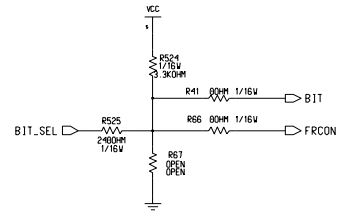

[USER CONNECTOR]

[INVERTER SYNC CONNECTOR]

[ASIC OPTION BLOCK]

[T_CON BLOCK]

[T_CON RESET BLOCK]

[EEPROM BLOCK]

[AI I/F BLOCK]

[BIT & FRC selection]

[SPREAD SPECTRUM]

[CONTROL-SOURCE LEFT CONNECTOR]

[CONTROL-SOURCE RIGHT CONNECTOR]

获取更多资料 微信搜索 蓝领星球

Ltd.
s prohibited by law.

SOURCE RIGHT PWB (1/1)
 LC470WUN-SAA1-732
 6871L-1340A