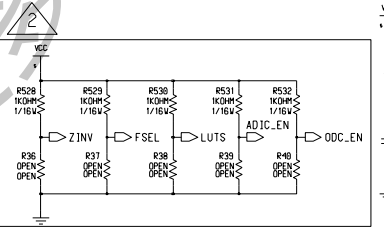

[USER CONNECTOR]

[INVERTER SYNC CONNECTOR]

[ASIC OPTION BLOCK]

[T_CON BLOCK]

[T_CON RESET BLOCK]

[EEPROM BLOCK]

[AI I/F BLOCK]

[BIT & FRC selection]

[SPREAD SPECTRUM]

[CONTROL-SOURCE LEFT CONNECTOR]

[CONTROL-SOURCE RIGHT CONNECTOR]

获取更多资料 微信搜索 蓝领星球

Ltd.
s prohibited by law.

SOURCE RIGHT PWB (1/1)
 LC470WUN-SAA1-732
 6871L-1340A