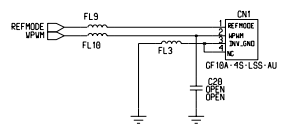

[USER CONNECTOR]

[INVERTER SYNC CONNECTOR]

[ASIC OPTION BLOCK]

[T_CON BLOCK]

[T_CON RESET BLOCK]

[EEPROM BLOCK]

[AI I/F BLOCK]

[BIT & FRC selection]

[SPREAD SPECTRUM]

[CONTROL-SOURCE LEFT CONNECTOR]

[CONTROL-SOURCE RIGHT CONNECTOR]

获取更多资料 微信搜索 蓝领星球

Ltd.
s prohibited by law.

SOURCE RIGHT PWB (1/1)
 LC470WUN-SAA1-732
 6871L-1340A