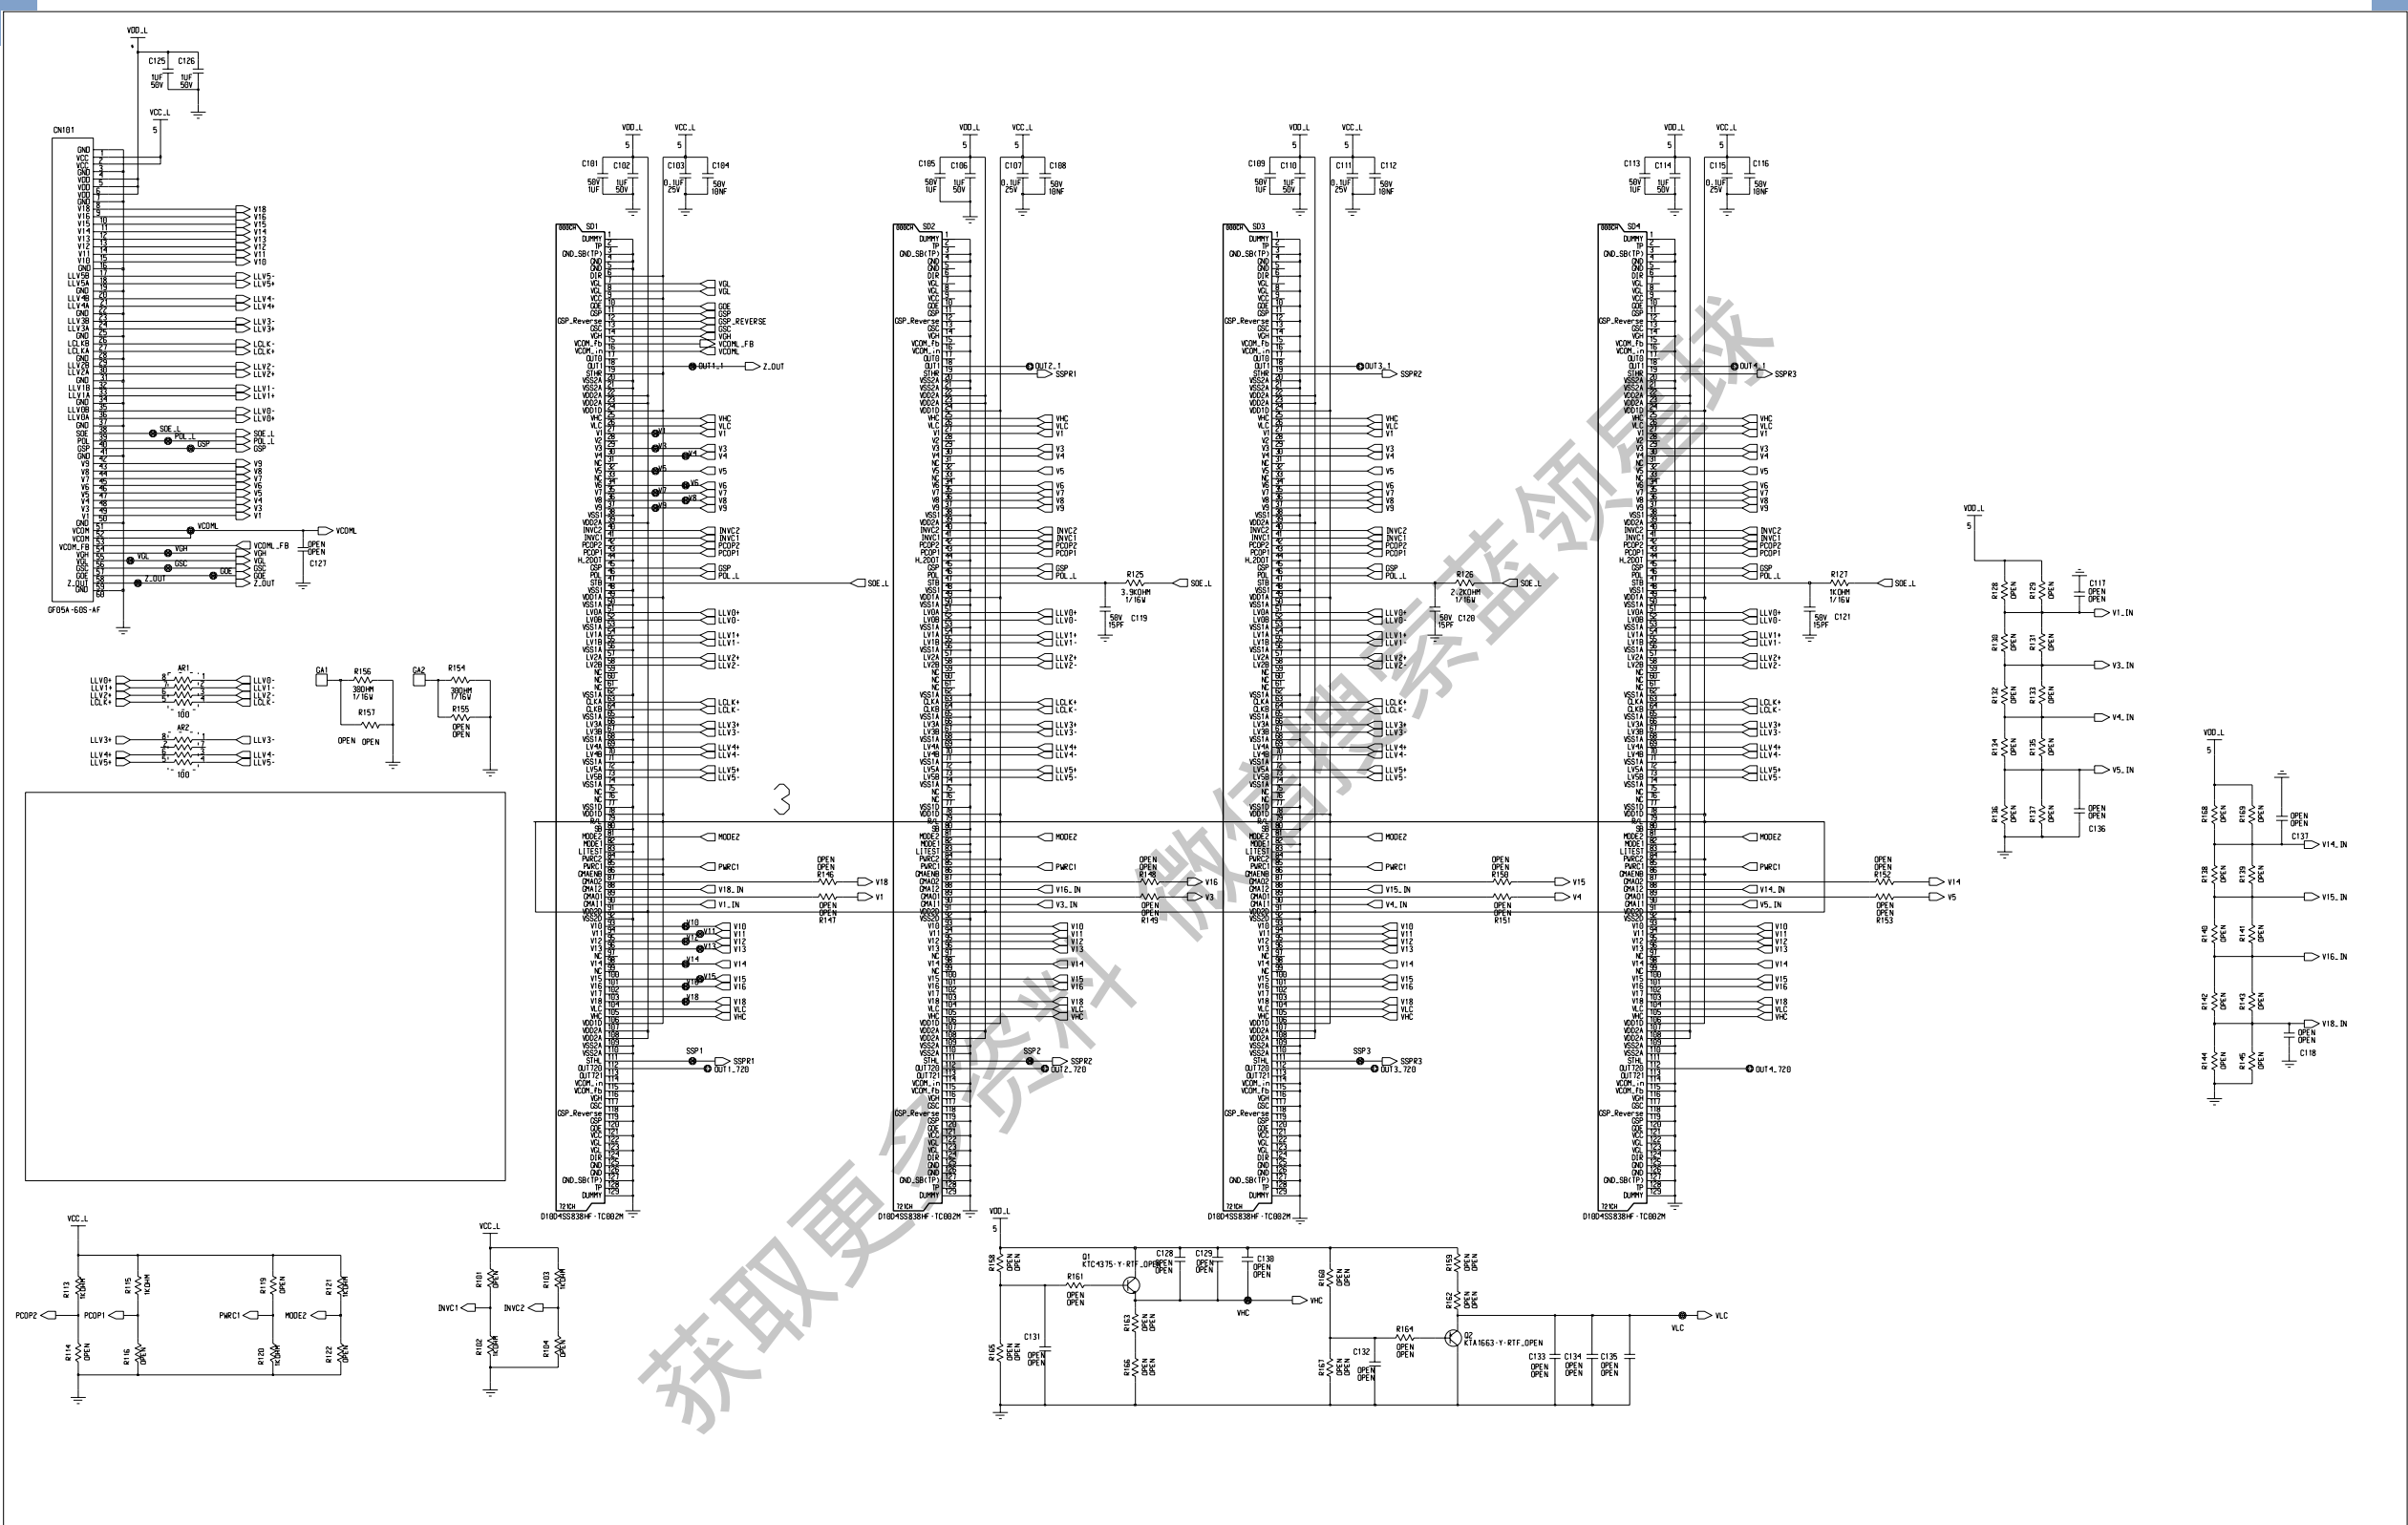

[SPREAD SPECTRUM]

[CONTROL-SOURCE LEFT CONNECTOR]

[CONTROL-SOURCE RIGHT CONNECTOR]

获取更多资料 微信搜索 蓝领星球

Ltd.
s prohibited by law.

SOURCE RIGHT PWB (1/1)
 LC470WUN-SAA1-732
 6871L-1340A