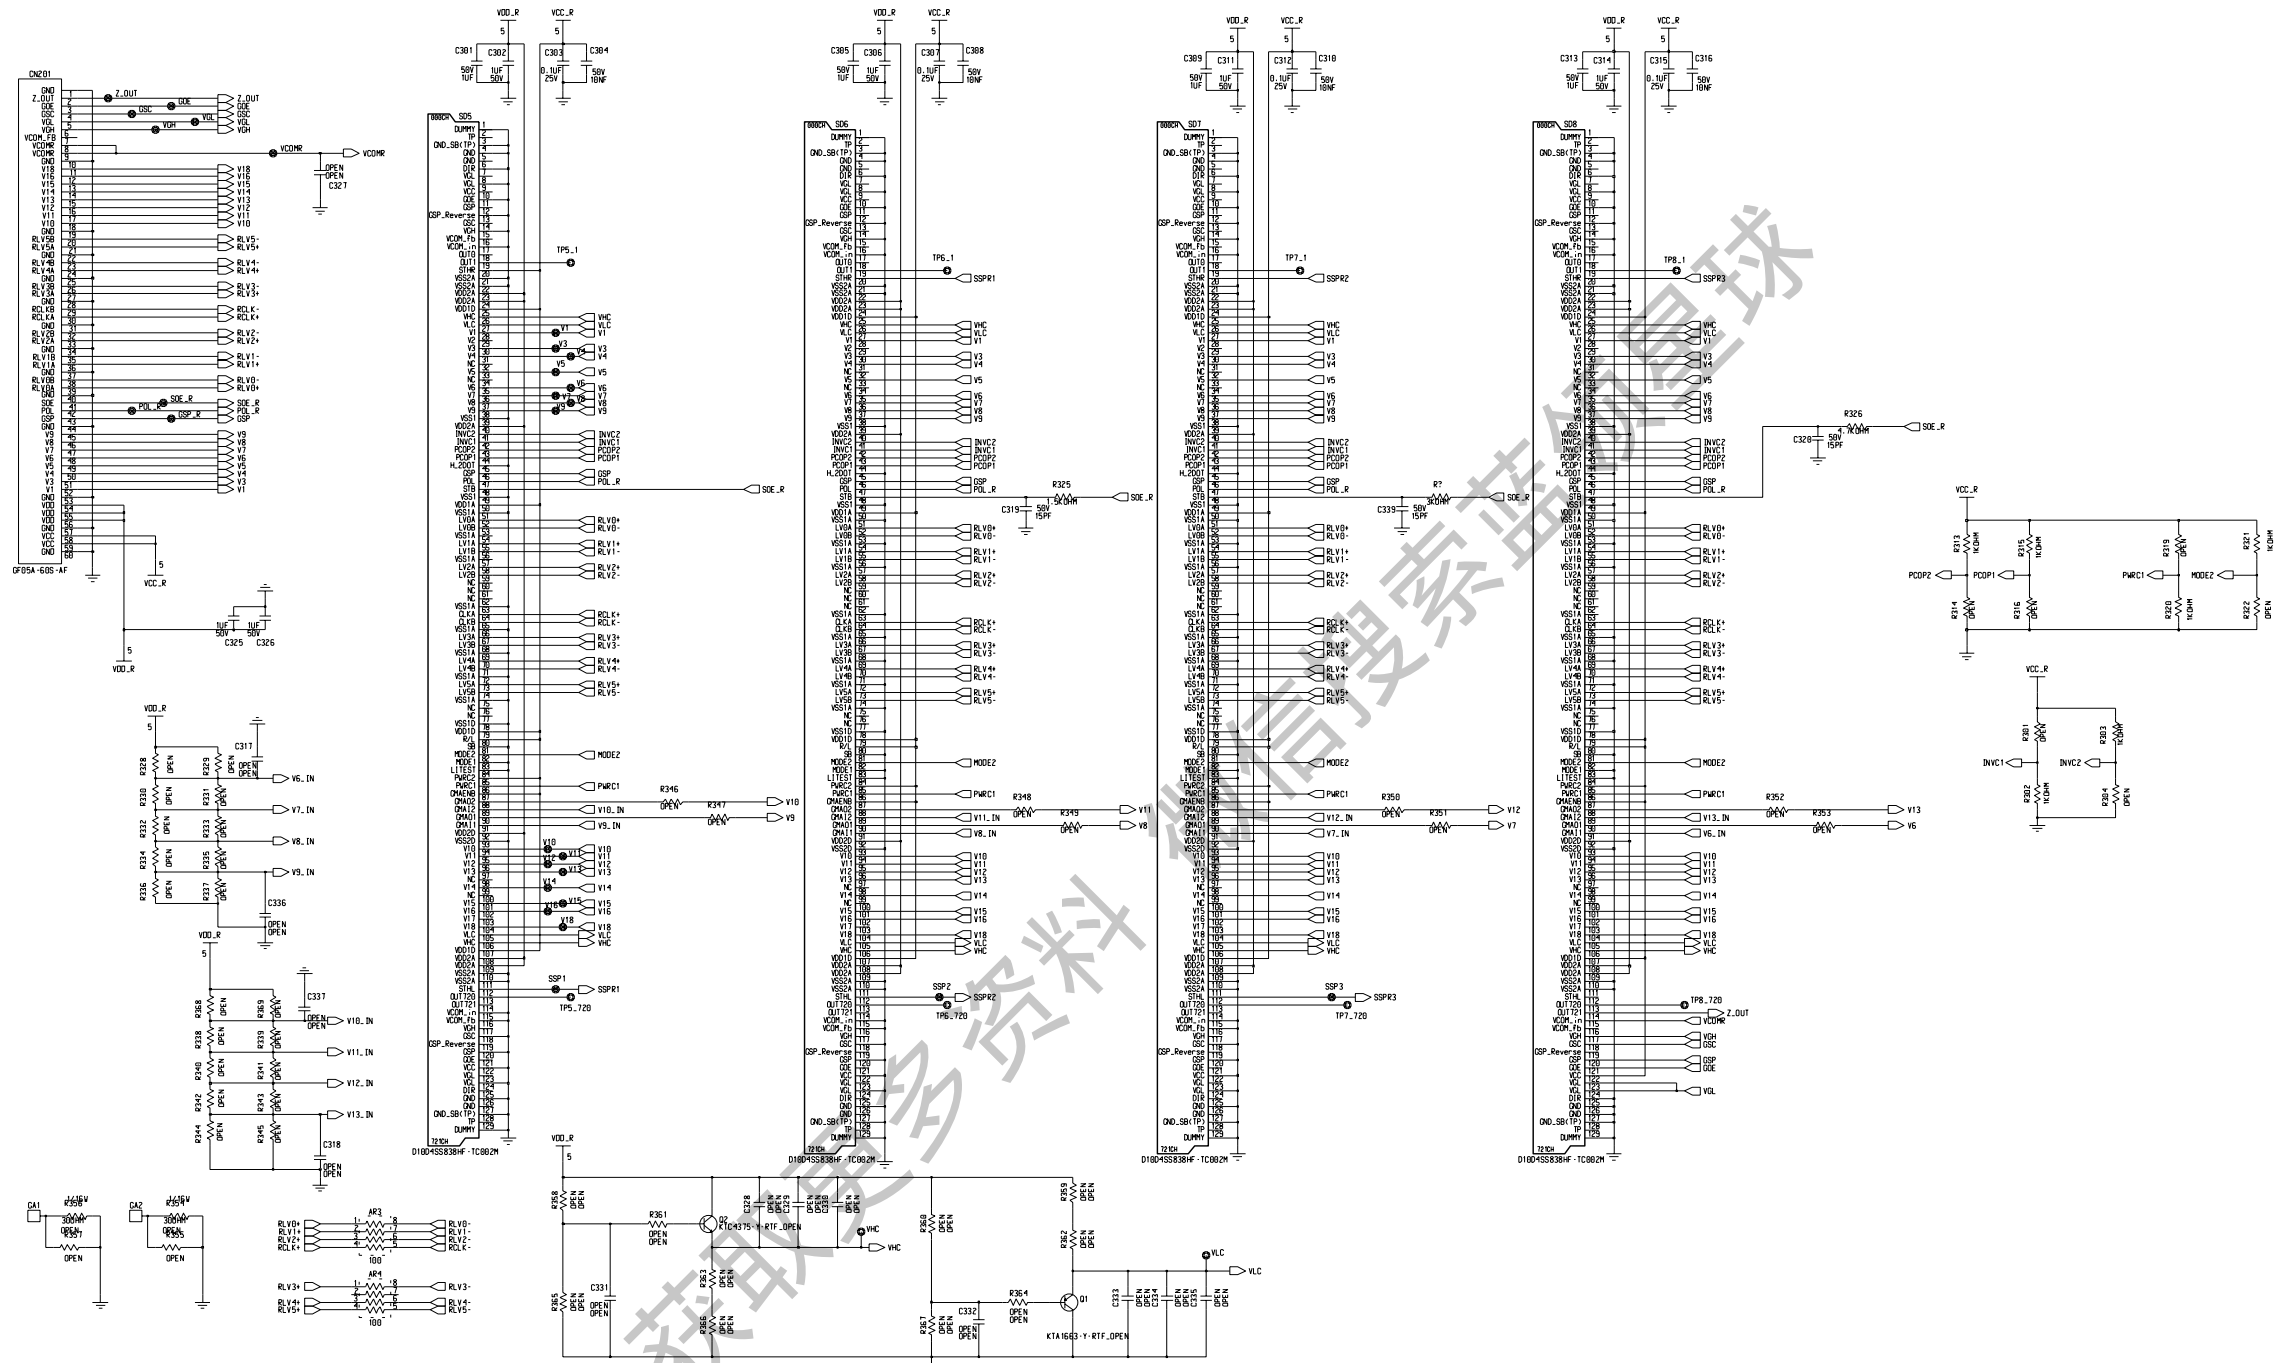

[USER CONNECTOR]

[INVERTER SYNC CONNECTOR]

[ASIC OPTION BLOCK]

[T_CON BLOCK]

[T_CON RESET BLOCK]

[EEPROM BLOCK]

[AI I/F BLOCK]

[BIT & FRC selection]

[SPREAD SPECTRUM]

[CONTROL-SOURCE LEFT CONNECTOR]

[CONTROL-SOURCE RIGHT CONNECTOR]

获取更多资料 微信搜索 蓝领星球

Ltd.
s prohibited by law.

SOURCE RIGHT PWB (1/1)
 LC470WUN-SAA1-732
 6871L-1340A