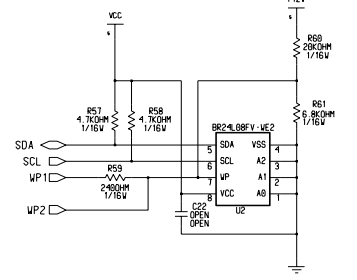

[USER CONNECTOR]

[INVERTER SYNC CONNECTOR]

[ASIC OPTION BLOCK]

[T_CON BLOCK]

[T_CON RESET BLOCK]

[EEPROM BLOCK]

[AI I/F BLOCK]

[BIT & FRC selection]

[SPREAD SPECTRUM]

[CONTROL-SOURCE LEFT CONNECTOR]

[CONTROL-SOURCE RIGHT CONNECTOR]

获取更多资料 微信搜索 蓝领星球

Ltd.
s prohibited by law.

SOURCE RIGHT PWB (1/1)
 LC470WUN-SAA1-732
 6871L-1340A