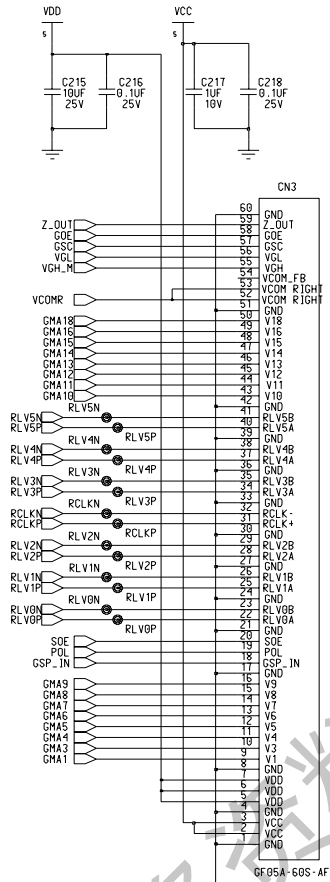

[USER CONNECTOR]

[INVERTER SYNC CONNECTOR]

[ASIC OPTION BLOCK]

[T_CON BLOCK]

[T_CON RESET BLOCK]

[EEPROM BLOCK]

[AI I/F BLOCK]

[BIT & FRC selection]

[SPREAD SPECTRUM]

[CONTROL-SOURCE LEFT CONNECTOR]

[CONTROL-SOURCE RIGHT CONNECTOR]

获取更多资料 微信搜索 蓝领星球

Ltd.
s prohibited by law.

SOURCE RIGHT PWB (1/1)
 LC470WUN-SAA1-732
 6871L-1340A