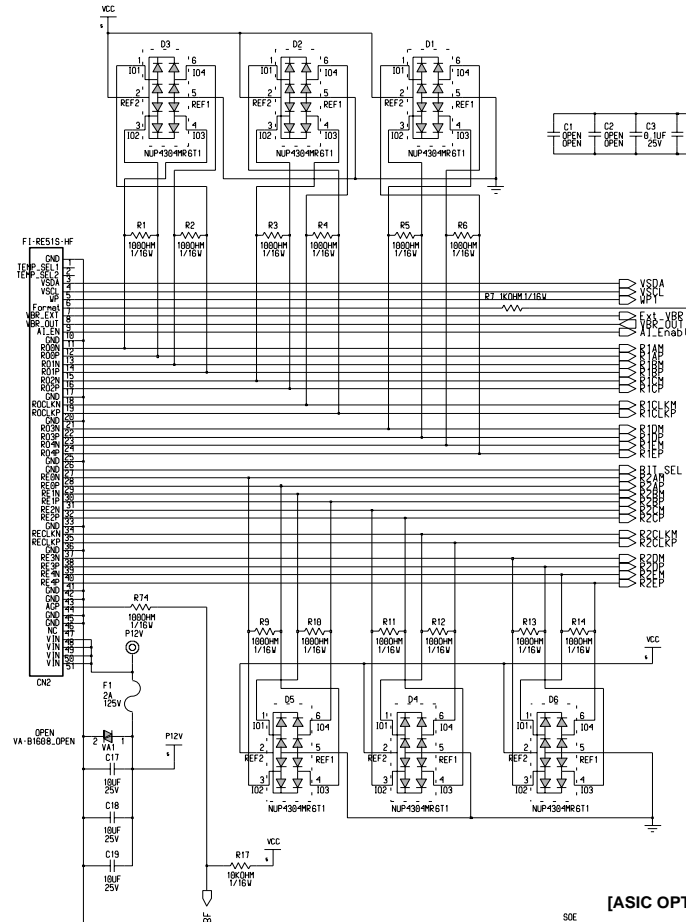

[USER CONNECTOR]

[INVERTER SYNC CONNECTOR]

[ASIC OPTION BLOCK]

[T_CON BLOCK]

[T_CON RESET BLOCK]

[EEPROM BLOCK]

[AI I/F BLOCK]

[BIT & FRC selection]

[SPREAD SPECTRUM]

[CONTROL-SOURCE LEFT CONNECTOR]

[CONTROL-SOURCE RIGHT CONNECTOR]

获取更多资料 微信搜索 蓝领星球

Ltd.
s prohibited by law.

SOURCE RIGHT PWB (1/1)
 LC470WUN-SAA1-732
 6871L-1340A