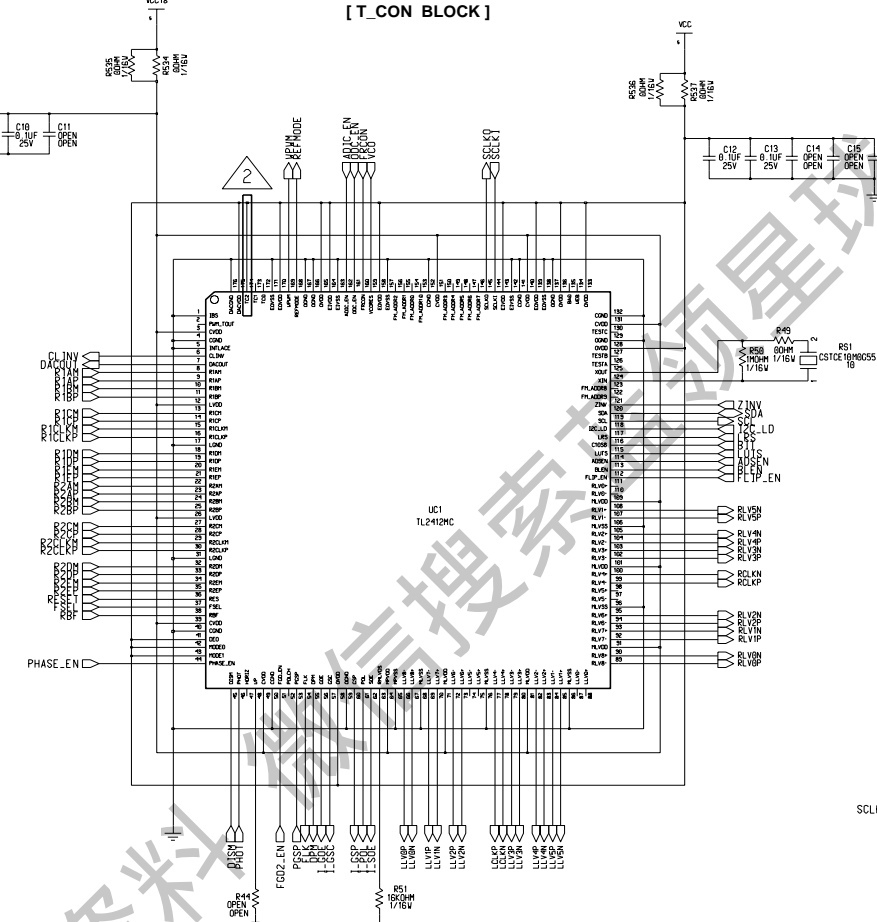

[USER CONNECTOR]

[INVERTER SYNC CONNECTOR]

[ASIC OPTION BLOCK]

[T_CON BLOCK]

[T_CON RESET BLOCK]

[EEPROM BLOCK]

[AI I/F BLOCK]

[BIT & FRC selection]

[SPREAD SPECTRUM]

[CONTROL-SOURCE LEFT CONNECTOR]

[CONTROL-SOURCE RIGHT CONNECTOR]

获取更多资料 微信搜索 蓝领星球

Ltd.
s prohibited by law.

SOURCE RIGHT PWB (1/1)
 LC470WUN-SAA1-732
 6871L-1340A