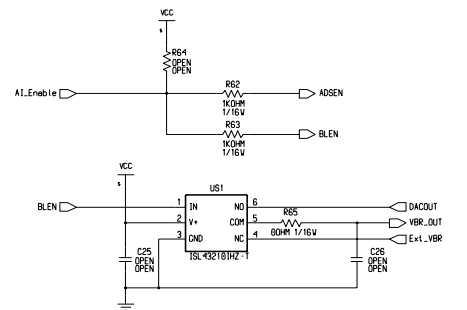

[USER CONNECTOR]

[INVERTER SYNC CONNECTOR]

[ASIC OPTION BLOCK]

[T_CON BLOCK]

[T_CON RESET BLOCK]

[EEPROM BLOCK]

[AI I/F BLOCK]

[BIT & FRC selection]

[SPREAD SPECTRUM]

[CONTROL-SOURCE LEFT CONNECTOR]

[CONTROL-SOURCE RIGHT CONNECTOR]

获取更多资料 微信搜索 蓝领星球

Ltd.
s prohibited by law.

SOURCE RIGHT PWB (1/1)
 LC470WUN-SAA1-732
 6871L-1340A