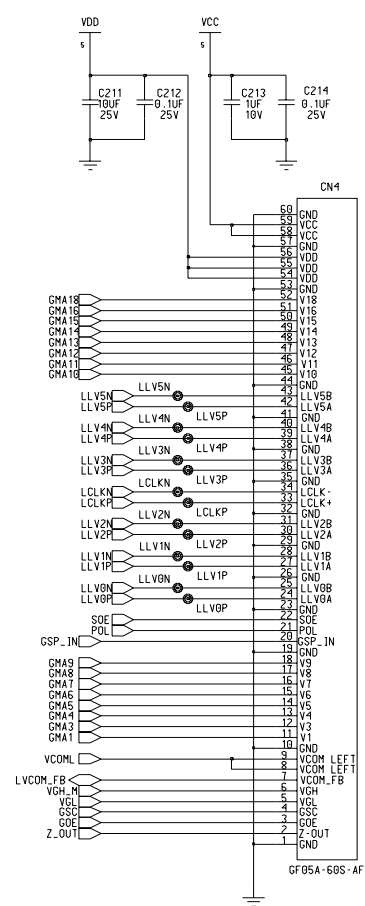

[USER CONNECTOR]

[INVERTER SYNC CONNECTOR]

[ASIC OPTION BLOCK]

[T_CON BLOCK]

[T_CON RESET BLOCK]

[EEPROM BLOCK]

[AI I/F BLOCK]

[BIT & FRC selection]

[SPREAD SPECTRUM]

[CONTROL-SOURCE LEFT CONNECTOR]

[CONTROL-SOURCE RIGHT CONNECTOR]

获取更多资料 微信搜索 蓝领星球

Ltd.
s prohibited by law.

SOURCE RIGHT PWB (1/1)
 LC470WUN-SAA1-732
 6871L-1340A