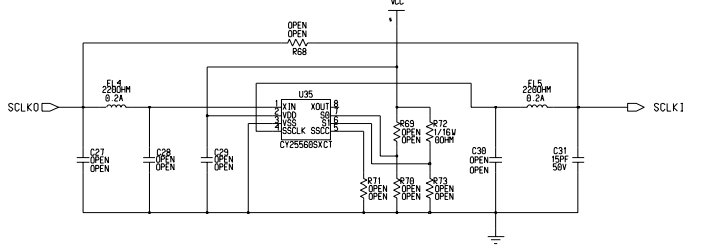

[USER CONNECTOR]

[INVERTER SYNC CONNECTOR]

[ASIC OPTION BLOCK]

[T_CON BLOCK]

[T_CON RESET BLOCK]

[EEPROM BLOCK]

[AI I/F BLOCK]

[BIT & FRC selection]

[SPREAD SPECTRUM]

[CONTROL-SOURCE LEFT CONNECTOR]

[CONTROL-SOURCE RIGHT CONNECTOR]

获取更多资料 微信搜索 蓝领星球

Ltd.
s prohibited by law.

SOURCE RIGHT PWB (1/1)
 LC470WUN-SAA1-732
 6871L-1340A