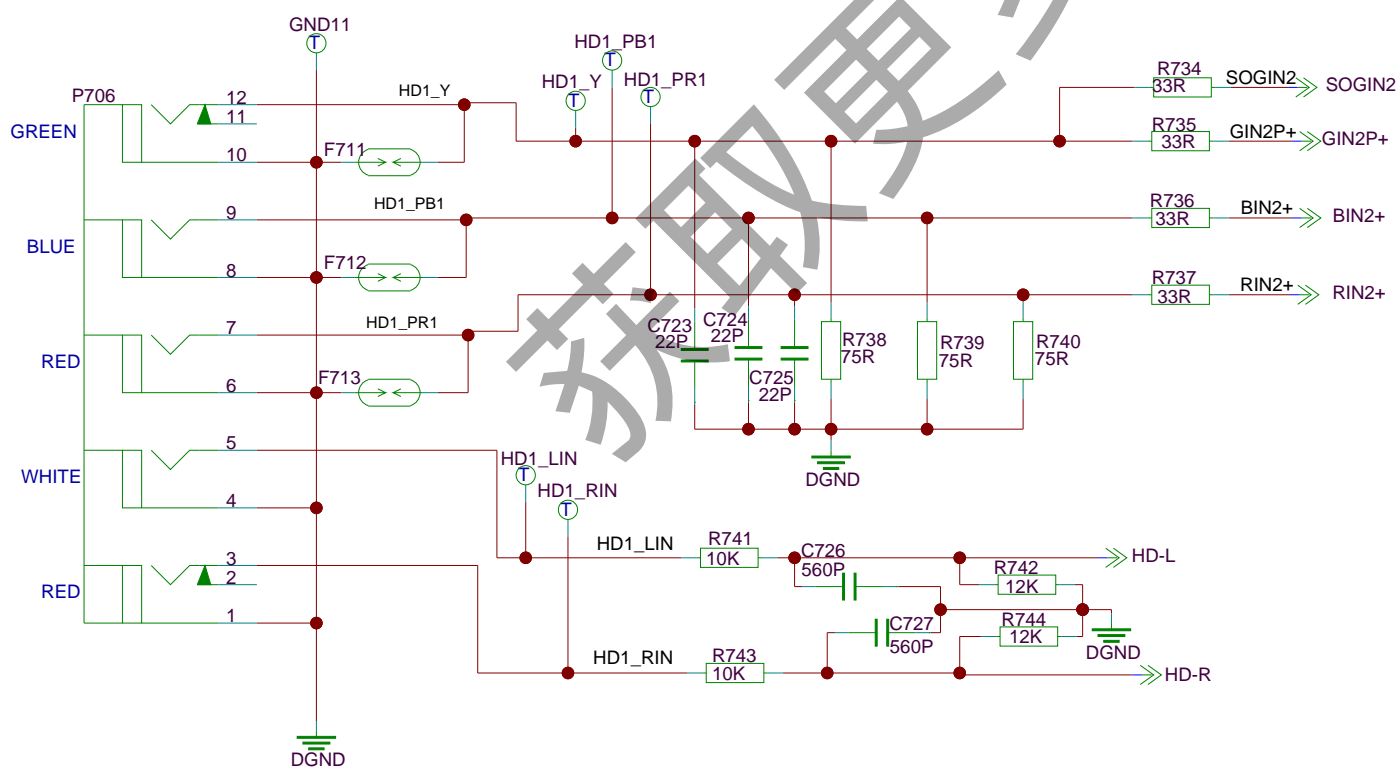

CONFIG & 0 WITH POWER ON

CONFIG & 0 WITH POWER ON

CONFIG & 0 WITH POWER ON

CONFIG & 0 WITH POWER ON

CONFIG & 0 WITH POWER ON

CONFIG & 0 WITH POWER ON

VGA & audio input

获取更多资料

HDMI CENNECTOR

AV IN & OUT & HDTV IN

AV2 IN

AV1 IN

微信搜索 蓝领星球
获取更多资料

获取更多资料

微信搜索 蓝球

获取更多资料 微信搜索 全球