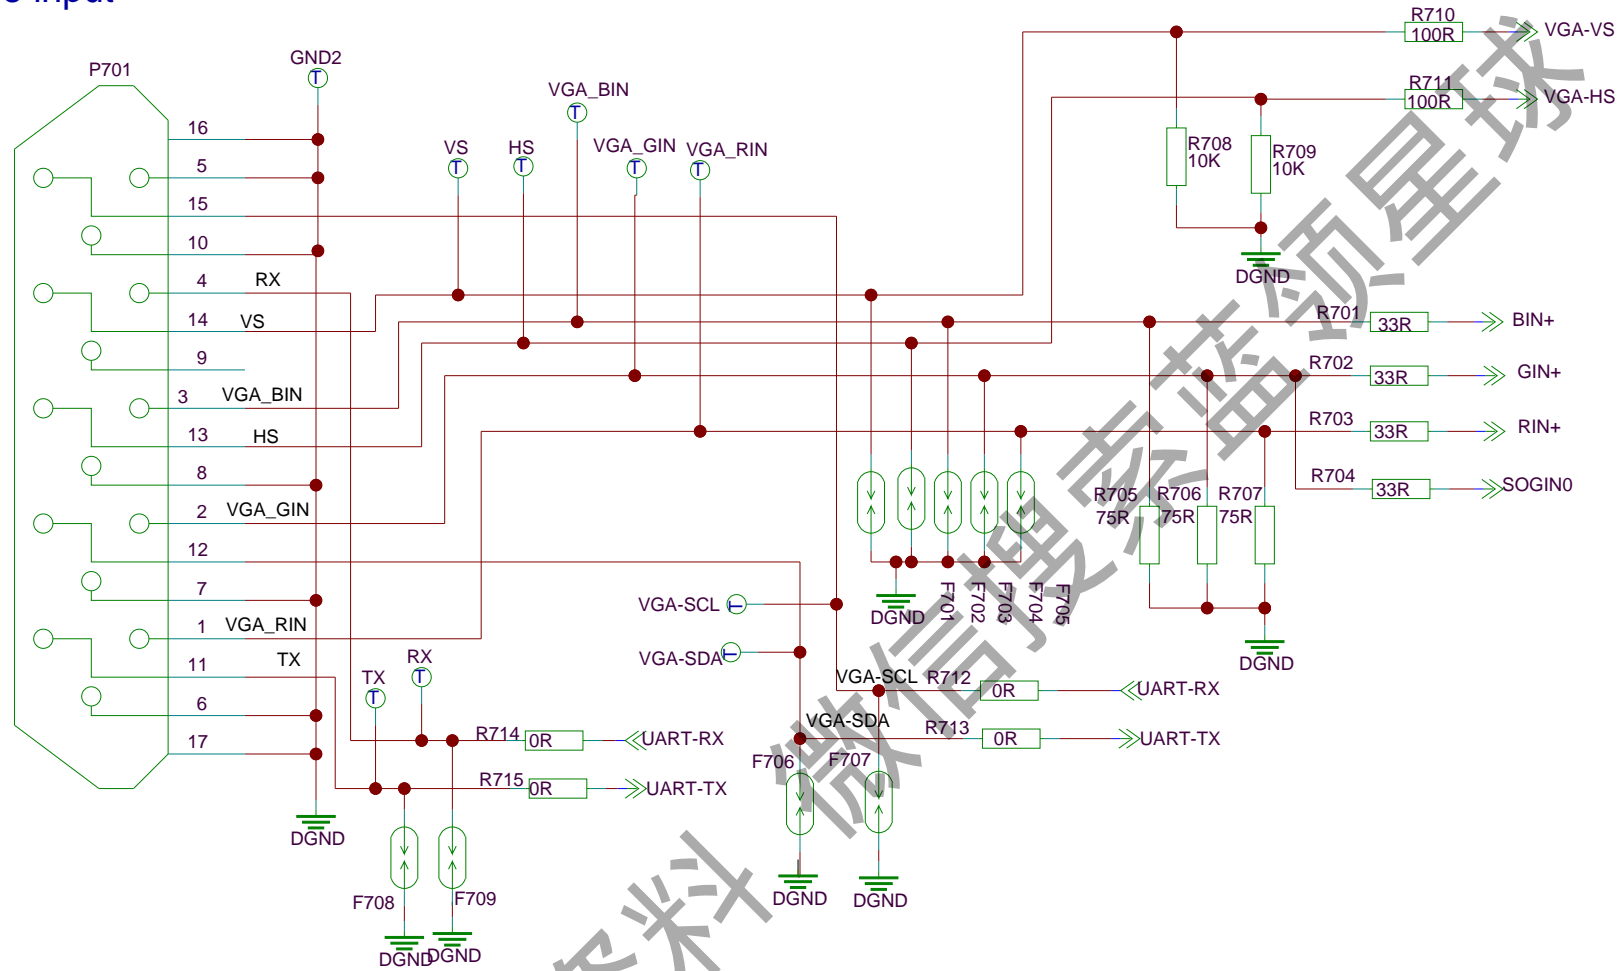

CONFIG & 0 WITH POWER ON

CONFIG & 0 WITH POWER ON

CONFIG & 0 WITH POWER ON

CONFIG & 0 WITH POWER ON

CONFIG & 0 WITH POWER ON

CONFIG & 0 WITH POWER ON

VGA & audio input

获取更多资料

HDMI CENNECTOR

AV IN & OUT & HDTV IN

AV2 IN

AV1 IN

微信搜索 蓝领星球
获取更多资料

获取更多资料

微信搜索 蓝球

获取更多资料 微信搜索 全球