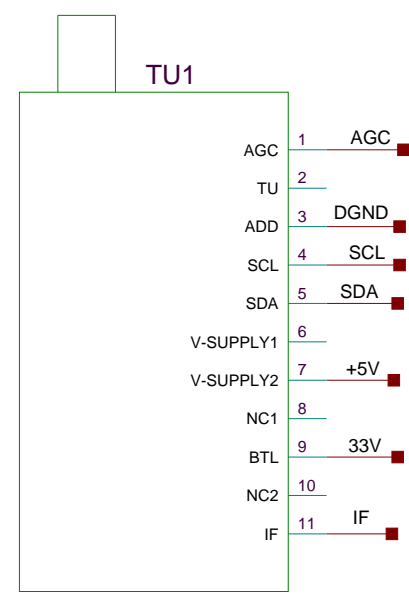

微信搜索 聚蓝领星球

获取更多资料