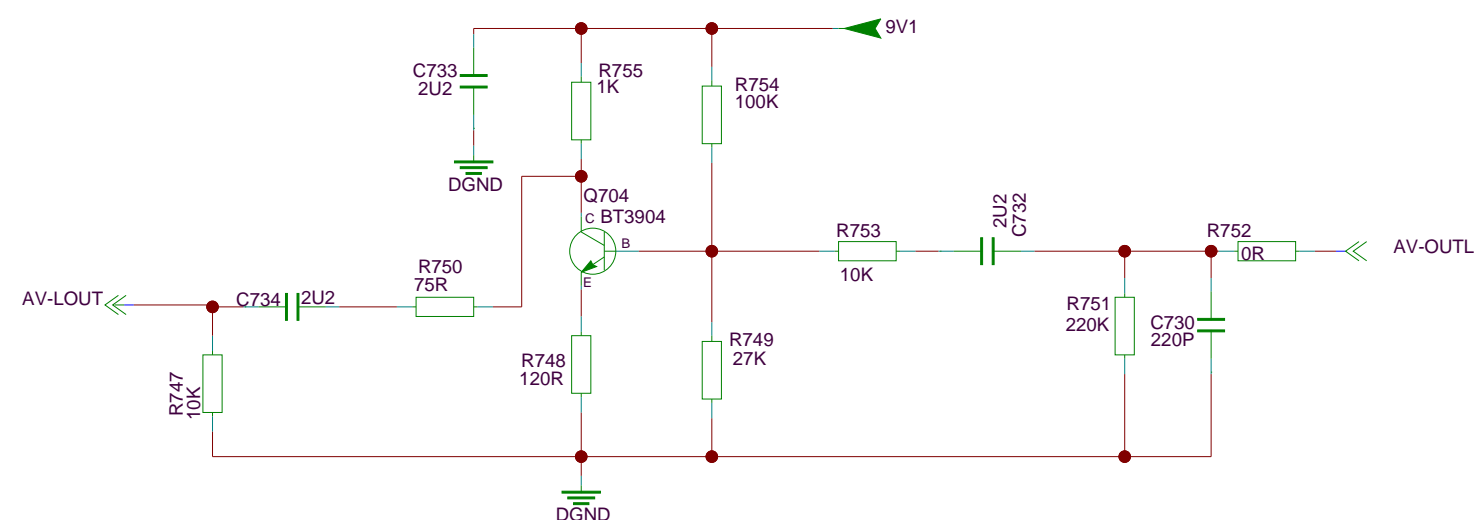

CONFIG & 0 WITH POWER ON

CONFIG & 0 WITH POWER ON

CONFIG & 0 WITH POWER ON

CONFIG & 0 WITH POWER ON

CONFIG & 0 WITH POWER ON

CONFIG & 0 WITH POWER ON

VGA & audio input

获取更多资料

HDMI CENNECTOR

AV IN & OUT & HDTV IN

AV2 IN

AV1 IN

微信搜索 蓝领星球
获取更多资料

获取更多资料

微信搜索 蓝球

获取更多资料 微信搜索 全球