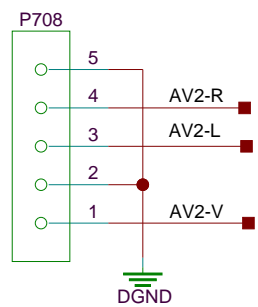

AV IN & OUT & HDTV IN