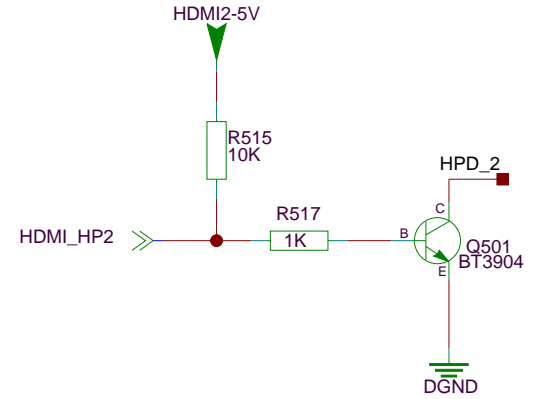

HDMI CENNECTOR