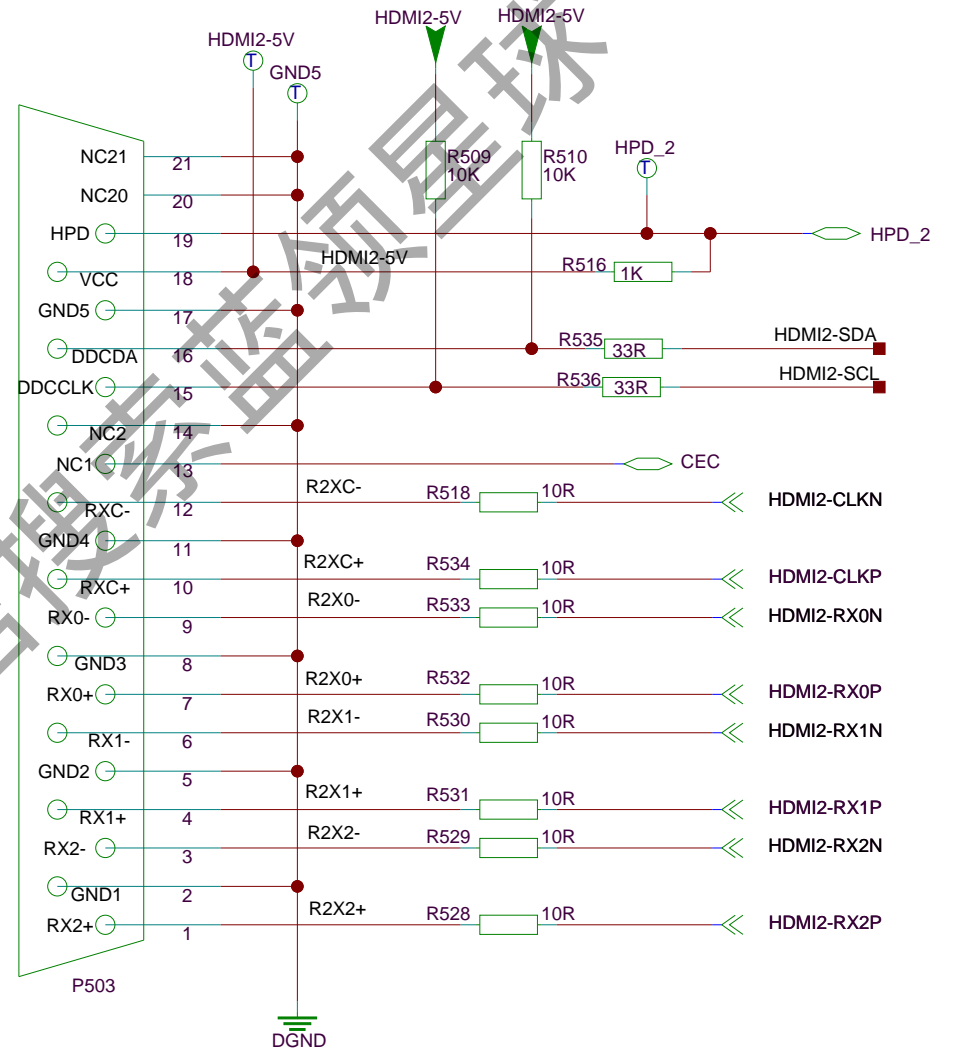

HDMI CENNECTOR