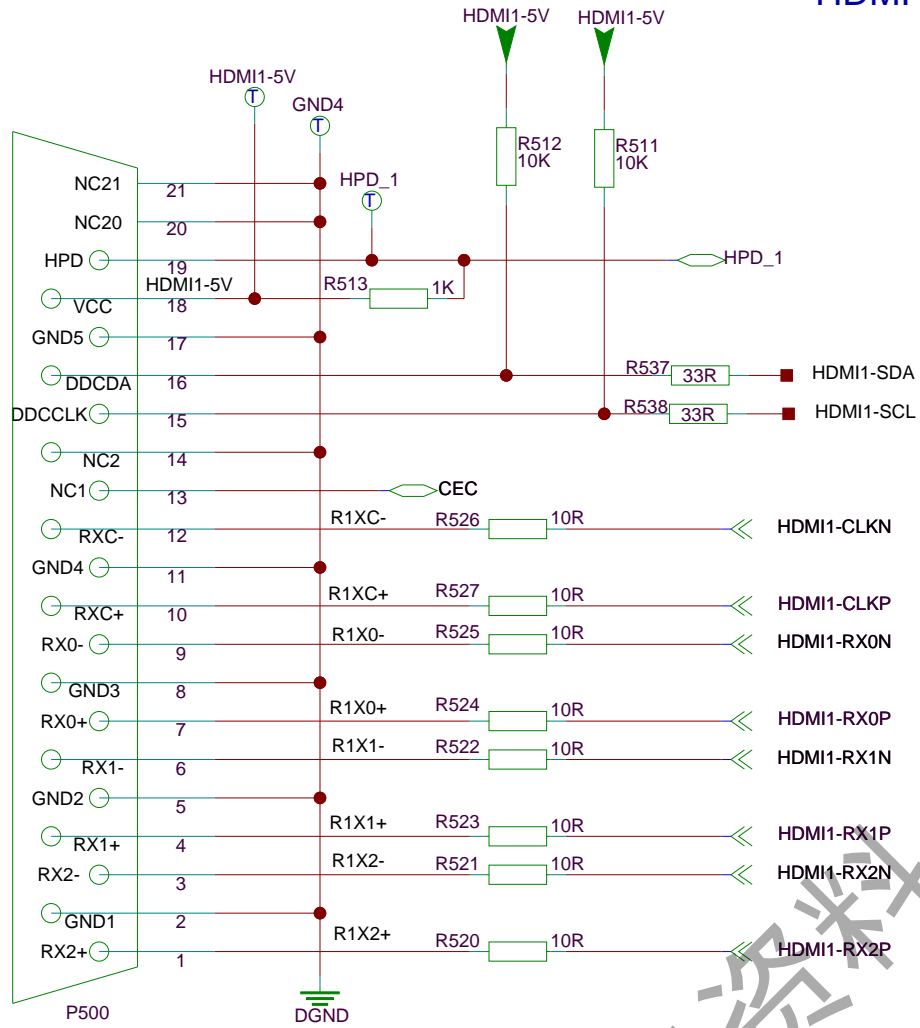

HDMI CENNECTOR