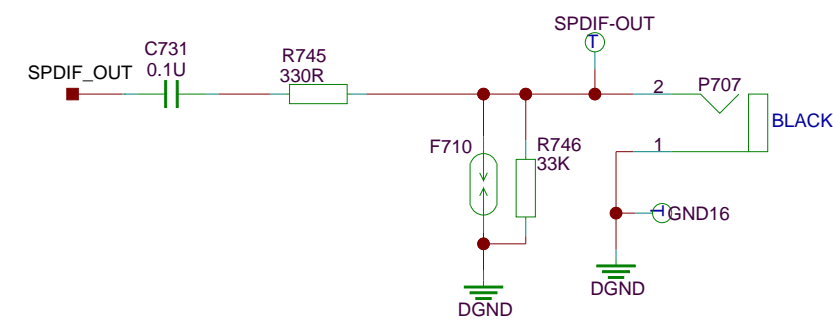

CONFIG & 0 WITH POWER ON

CONFIG & 0 WITH POWER ON

CONFIG & 0 WITH POWER ON

CONFIG & 0 WITH POWER ON

CONFIG & 0 WITH POWER ON

CONFIG & 0 WITH POWER ON

VGA & audio input

获取更多资料

HDMI CENNECTOR

AV IN & OUT & HDTV IN

AV2 IN

AV1 IN

微信搜索 蓝领星球
获取更多资料

获取更多资料

微信搜索 蓝球

获取更多资料 微信搜索 全球