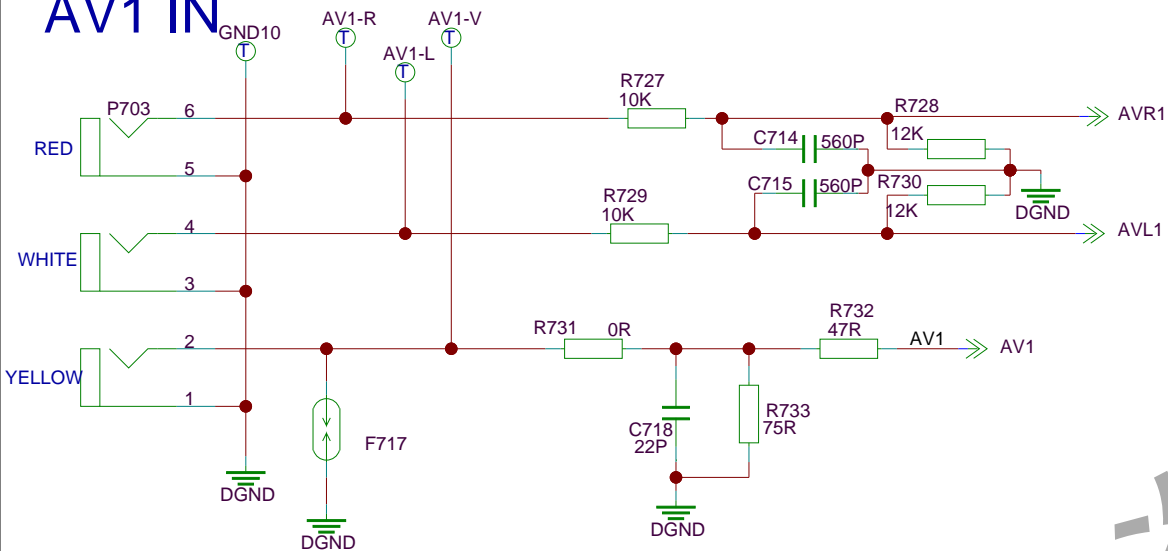

CONFIG & 0 WITH POWER ON

CONFIG & 0 WITH POWER ON

CONFIG & 0 WITH POWER ON

CONFIG & 0 WITH POWER ON

CONFIG & 0 WITH POWER ON

CONFIG & 0 WITH POWER ON

VGA & audio input

获取更多资料

HDMI CENNECTOR

AV IN & OUT & HDTV IN

AV2 IN

AV1 IN

微信搜索 蓝领星球
获取更多资料

获取更多资料

微信搜索 蓝球

获取更多资料 微信搜索 全球