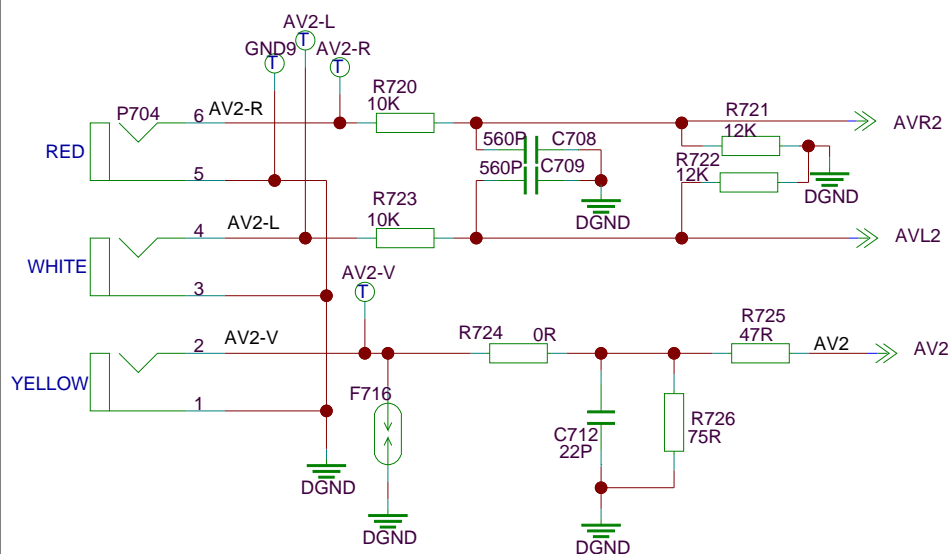

CONFIG & 0 WITH POWER ON

CONFIG & 0 WITH POWER ON

CONFIG & 0 WITH POWER ON

CONFIG & 0 WITH POWER ON

CONFIG & 0 WITH POWER ON

CONFIG & 0 WITH POWER ON

VGA & audio input

获取更多资料

HDMI CENNECTOR

AV IN & OUT & HDTV IN

AV2 IN

AV1 IN

微信搜索 蓝领星球
获取更多资料

获取更多资料

微信搜索 蓝球

获取更多资料 微信搜索 全球