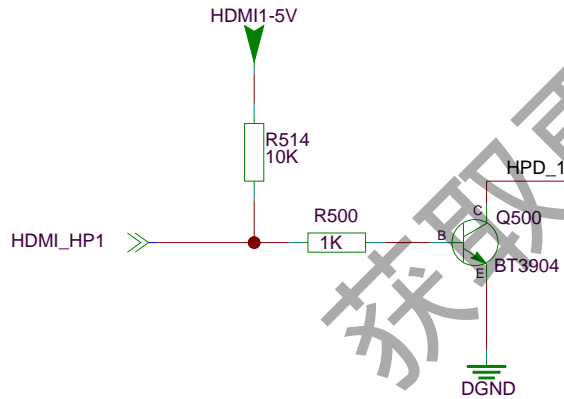

CONFIG & 0 WITH POWER ON

CONFIG & 0 WITH POWER ON

CONFIG & 0 WITH POWER ON

CONFIG & 0 WITH POWER ON

CONFIG & 0 WITH POWER ON

CONFIG & 0 WITH POWER ON

VGA & audio input

获取更多资料

HDMI CENNECTOR

AV IN & OUT & HDTV IN

AV2 IN

AV1 IN

微信搜索 蓝领星球
获取更多资料

获取更多资料

微信搜索 蓝球

获取更多资料 微信搜索 全球