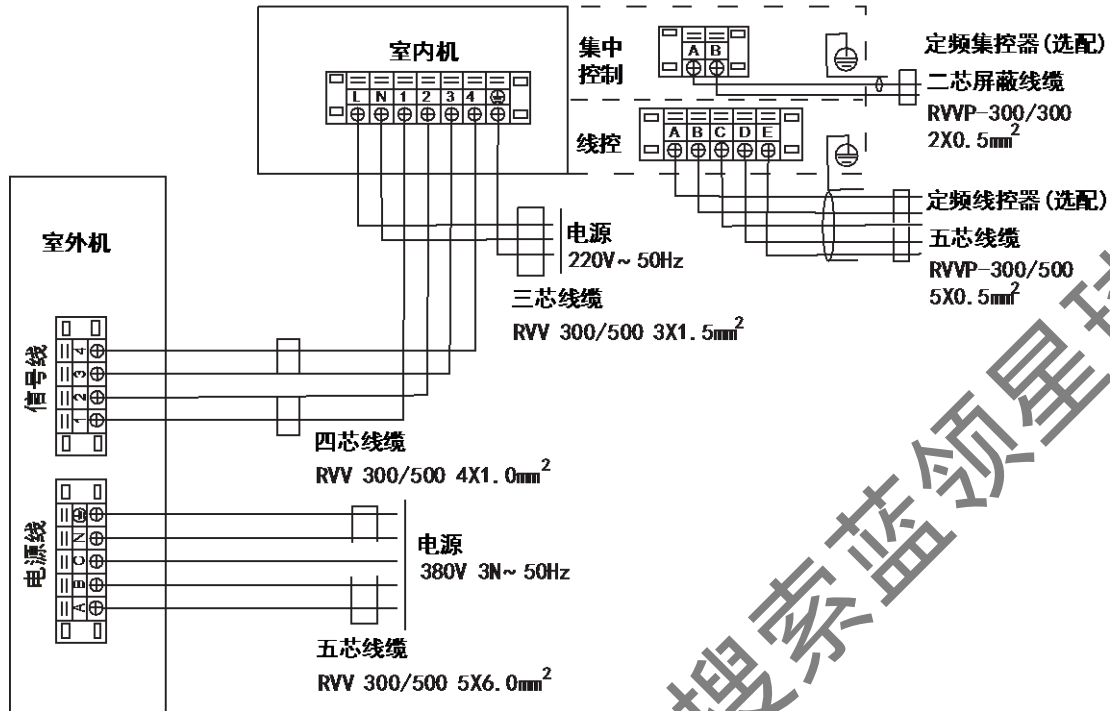

4.5 室内外机电气连接

电气连线简图

RF25T₁W/SY-C (E5)

RF25T₁W/SDY-C (E5)

RF25T₂W/SY-C (E5)

RF25T₂W/SDY-C (E5)