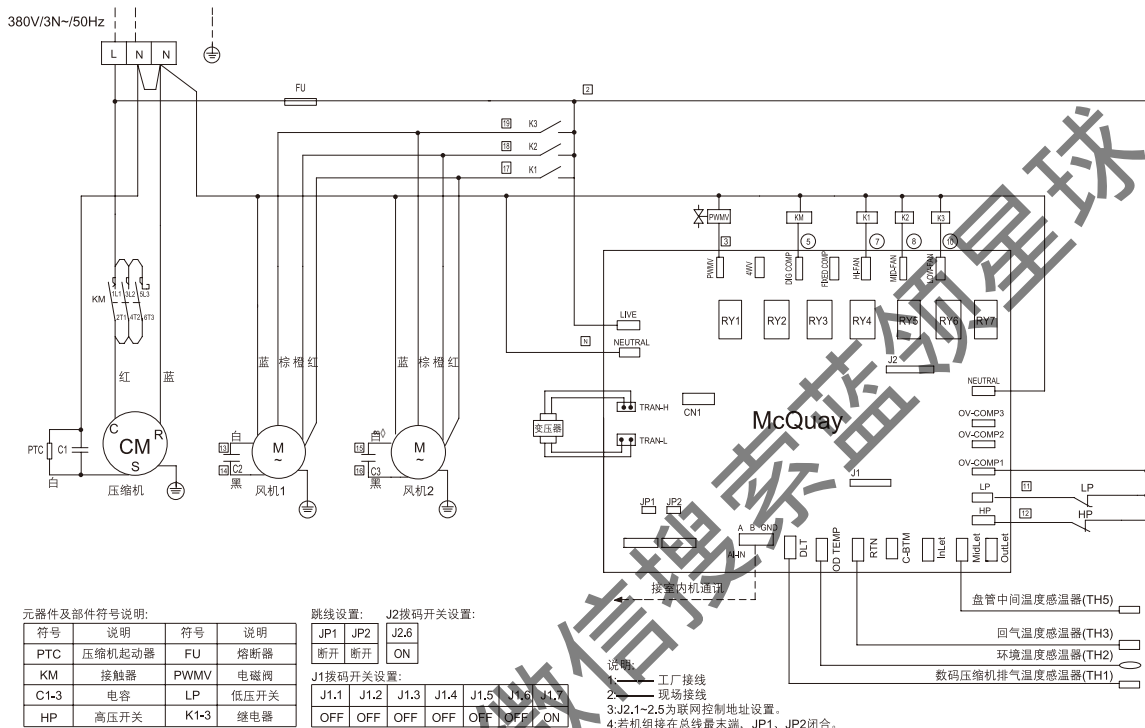

● 型号MDS050A(380V/3N~/50Hz)

● 型号MDS050AR(220V~/50Hz)