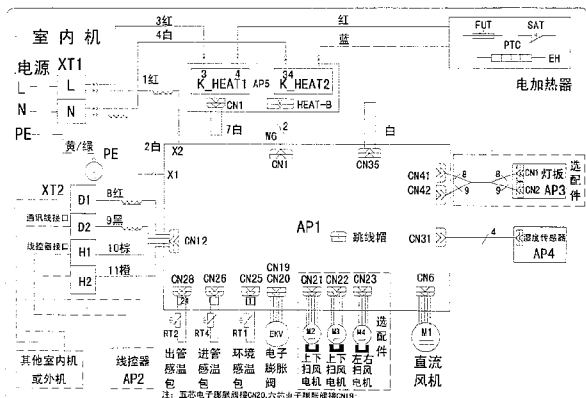

GMV5/GMV5S 直流变频多联机 安装调试维修手册

4.2 2 室内机线路图

1) GMV-ND**PL/A 系列风管机

GMV-ND22/25/28/32/36/40/45/50PL/A

GMV-ND56/63/71/80PL/A

GMV-ND90/100/112/125/140PL/A/S

GMV-NDR22/25/28/32/36/40/45/50/56/63/71/80/90/100/112/125/140PL/A

2) GMV-ND**PLS/A 系列风管机

GMV-ND22/25/28/32/36/40/45/50PLS/A

GMV-ND56/63/71/80PLS/A

GMV-ND90/100/112/125/140PLS/AS

GMV-NDR22/25/28/32/36/40/45/50/56/63/71/80/90/100/112/125/140PLS/A