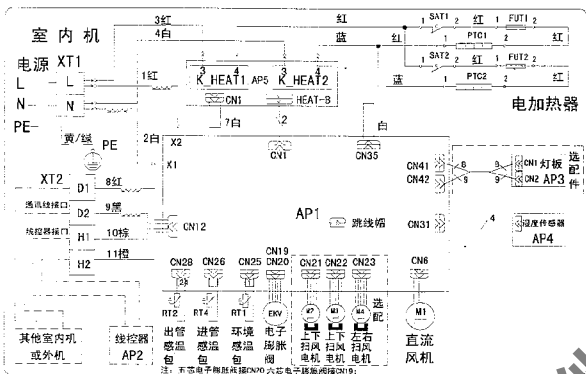

GMV5/GMV5S 直流变频多联机 安装调试维修手册

4.2 2 室内机线路图

1) GMV-ND**PL/A 系列风管机

GMV-ND22/25/28/32/36/40/45/50PL/A

GMV-ND56/63/71/80PL/A

GMV-ND90/100/112/125/140PL/A/S

GMV-NDR22/25/28/32/36/40/45/50/56/63/71/80/90/100/112/125/140PL/A

2) GMV-ND**PLS/A 系列风管机

GMV-ND22/25/28/32/36/40/45/50PLS/A

GMV-ND56/63/71/80PLS/A

GMV-ND90/100/112/125/140PLS/AS

GMV-NDR22/25/28/32/36/40/45/50/56/63/71/80/90/100/112/125/140PLS/A