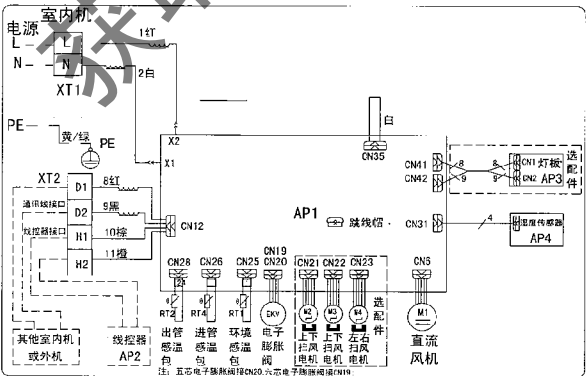

GMV5/GMV5S 直流变频多联机 安装调试维修手册

4.2 2 室内机线路图

1) GMV-ND**PL/A 系列风管机

GMV-ND22/25/28/32/36/40/45/50PL/A

GMV-ND56/63/71/80PL/A

GMV-ND90/100/112/125/140PL/A/S

GMV-NDR22/25/28/32/36/40/45/50/56/63/71/80/90/100/112/125/140PL/A

2) GMV-ND**PLS/A 系列风管机

GMV-ND22/25/28/32/36/40/45/50PLS/A

GMV-ND56/63/71/80PLS/A

GMV-ND90/100/112/125/140PLS/AS

GMV-NDR22/25/28/32/36/40/45/50/56/63/71/80/90/100/112/125/140PLS/A