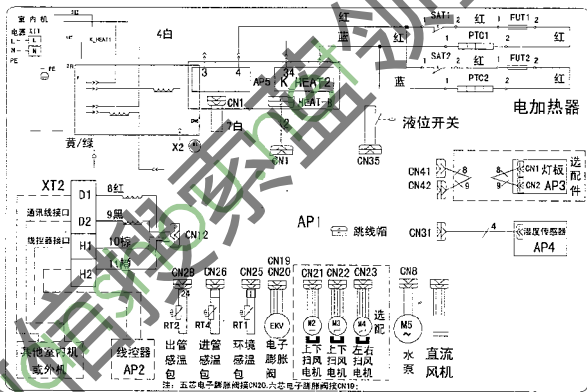

GMV5/GMV5S 直流变频多联机 安装调试维修手册

4.2 2 室内机线路图

1) GMV-ND**PL/A 系列风管机

GMV-ND22/25/28/32/36/40/45/50PL/A

GMV-ND56/63/71/80PL/A

GMV-ND90/100/112/125/140PL/A/S

GMV-NDR22/25/28/32/36/40/45/50/56/63/71/80/90/100/112/125/140PL/A

2) GMV-ND**PLS/A 系列风管机

GMV-ND22/25/28/32/36/40/45/50PLS/A

GMV-ND56/63/71/80PLS/A

GMV-ND90/100/112/125/140PLS/AS

GMV-NDR22/25/28/32/36/40/45/50/56/63/71/80/90/100/112/125/140PLS/A