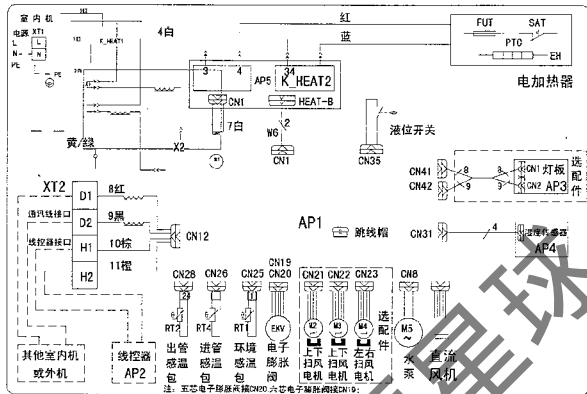

GMV5/GMV5S 直流变频多联机 安装调试维修手册

4.2 2 室内机线路图

1) GMV-ND**PL/A 系列风管机

GMV-ND22/25/28/32/36/40/45/50PL/A

GMV-ND56/63/71/80PL/A

GMV-ND90/100/112/125/140PL/A/S

GMV-NDR22/25/28/32/36/40/45/50/56/63/71/80/90/100/112/125/140PL/A

2) GMV-ND**PLS/A 系列风管机

GMV-ND22/25/28/32/36/40/45/50PLS/A

GMV-ND56/63/71/80PLS/A

GMV-ND90/100/112/125/140PLS/AS

GMV-NDR22/25/28/32/36/40/45/50/56/63/71/80/90/100/112/125/140PLS/A