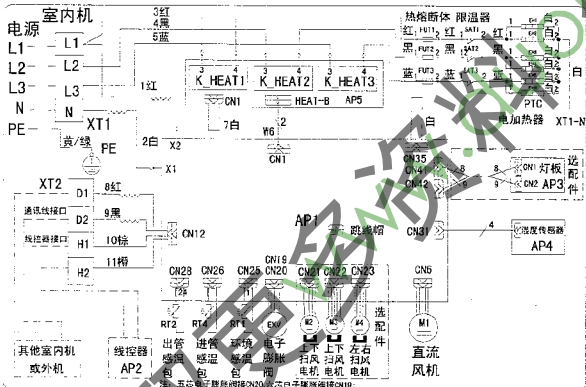

GMV5/GMV5S 直流变频多联机 安装调试维修手册

4.2 2 室内机线路图

1) GMV-ND**PL/A 系列风管机

GMV-ND22/25/28/32/36/40/45/50PL/A

GMV-ND56/63/71/80PL/A

GMV-ND90/100/112/125/140PL/A/S

GMV-NDR22/25/28/32/36/40/45/50/56/63/71/80/90/100/112/125/140PL/A

2) GMV-ND**PLS/A 系列风管机

GMV-ND22/25/28/32/36/40/45/50PLS/A

GMV-ND56/63/71/80PLS/A

GMV-ND90/100/112/125/140PLS/AS

GMV-NDR22/25/28/32/36/40/45/50/56/63/71/80/90/100/112/125/140PLS/A